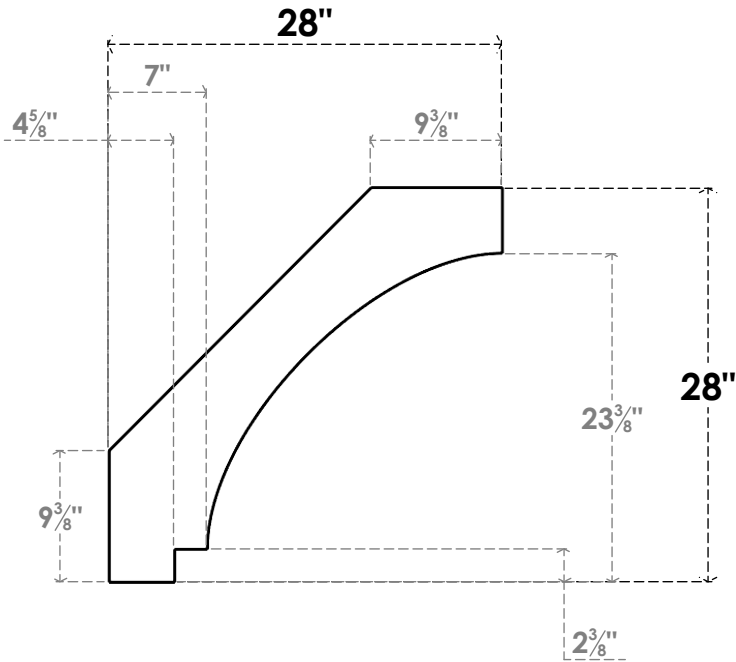

ITEM NUMBER: BRCPC055X28000X28000IMP

5 1/2"W X 28"D X 28"H IMPERIAL ARCHITECTURAL GRADE PVC CLOSED KNEE BRACE

SIDE PROFILE

FRONT PROFILE

ISOMETRIC

EKENA MILLWORK
2300 WEST MAIN ST.
CLARKSVILLE, TX 75426
TOLL FREE: 866-607-0453
WWW.EKENAMILLWORK.COM