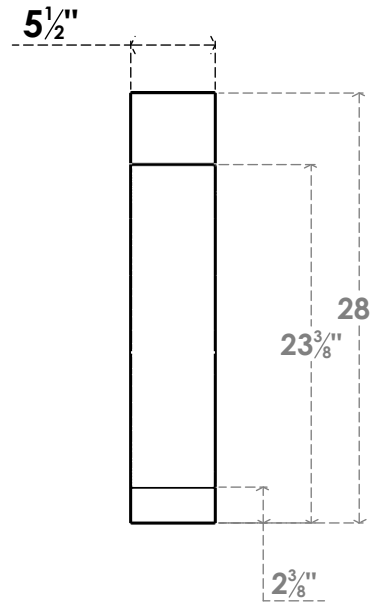

ITEM NUMBER: BRCPC055X28000X28000IMP

5 1/2"W X 28"D X 28"H IMPERIAL ARCHITECTURAL GRADE PVC CLOSED KNEE BRACE

SIDE PROFILE

FRONT PROFILE

ISOMETRIC

EKENA MILLWORK
2300 WEST MAIN ST.
CLARKSVILLE, TX 75426
TOLL FREE: 866-607-0453
WWW.EKENAMILLWORK.COM

NOTES

1. INSTALLATION TO BE COMPLETED IN ACCORDANCE WITH MANUFACTURER'S SPECIFICATIONS.
2. DRAWING MAY NOT BE TO SCALE
3. THIS DRAWING IS INTENDED FOR DESIGN AND PLANNING PURPOSES ONLY.
4. ALL INFORMATION CONTAINED HEREIN WAS CURRENT AT THE TIME OF DEVELOPMENT BUT MUST BE REVIEWED AND APPROVED BY THE PRODUCT MANUFACTURER TO BE CONSIDERED ACCURATE.
5. ARCHITECTURAL GRADE PVC PRODUCTS ARE MADE FROM EXPANDED CELLULAR PVC AND COME NATURALLY WHITE BUT MAY BE PAINTED